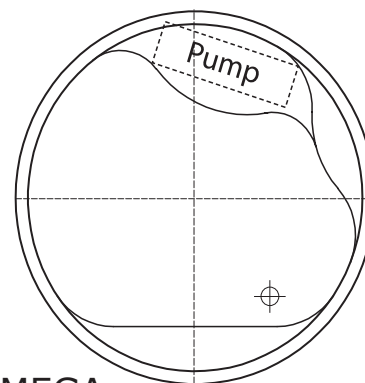

SPA PUMP POSITIONS

○ Specify which side controls to be positioned

○ Specify which side controls to be positioned

(Note: Rim Frames or Overflow not available)

DOLCE VITA SPA PUMP POSITIONS

AUGUSTINE

OMEGA

LAGO OR VENICE

○ Specify which side controls to be positioned

POSITANO