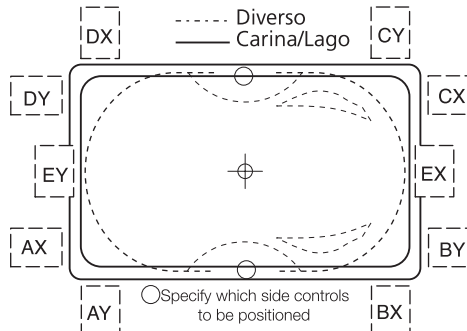

SPA PUMP POSITIONS

○ Specify which side controls to be positioned

○ Specify which side controls to be positioned

(Note: Rim Frames or Overflow not available)

DOLCE VITA SPA PUMP POSITIONS

AUGUSTINE

OMEGA

LAGO OR VENICE

○ Specify which side controls to be positioned

POSITANO