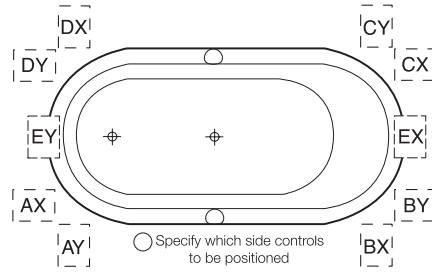

SPA PUMP POSITIONS

○ Specify which side controls to be positioned

○ Specify which side controls to be positioned

(Note: Rim Frames or Overflow not available)

DOLCE VITA SPA PUMP POSITIONS

AUGUSTINE

OMEGA

LAGO OR VENICE

○ Specify which side controls to be positioned

POSITANO