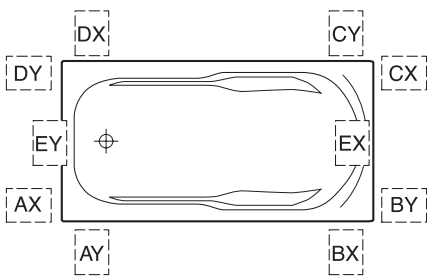

SPA PUMP POSITIONS

○ Specify which side controls to be positioned

○ Specify which side controls to be positioned

(Note: Rim Frames or Overflow not available)

DOLCE VITA SPA PUMP POSITIONS

AUGUSTINE

OMEGA

LAGO OR VENICE

○ Specify which side controls to be positioned

POSITANO