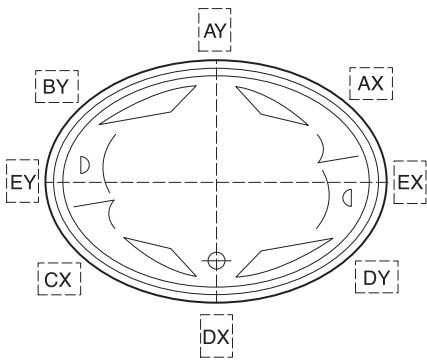

SPA PUMP POSITIONS

○ Specify which side controls to be positioned

○ Specify which side controls to be positioned

(Note: Rim Frames or Overflow not available)

DOLCE VITA SPA PUMP POSITIONS

AUGUSTINE

OMEGA

LAGO OR VENICE

○ Specify which side controls to be positioned

POSITANO