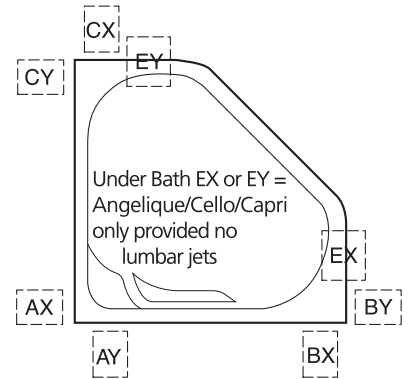

SPA PUMP POSITIONS

○ Specify which side controls to be positioned

○ Specify which side controls to be positioned

(Note: Rim Frames or Overflow not available)

DOLCE VITA SPA PUMP POSITIONS

AUGUSTINE

OMEGA

LAGO OR VENICE

○ Specify which side controls to be positioned

POSITANO